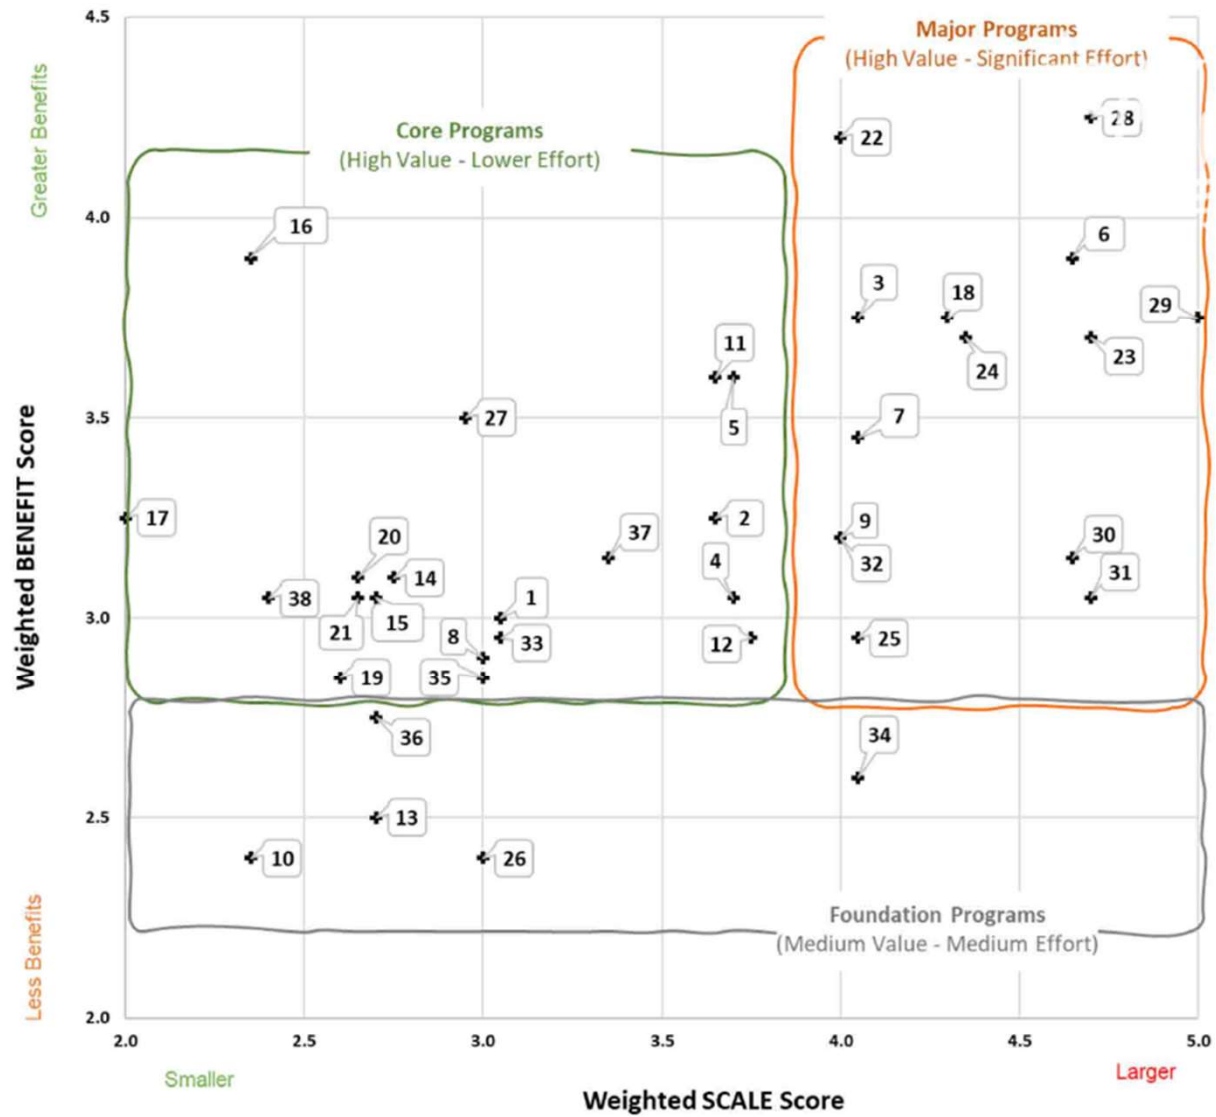

CI NIIP 2021

136 Infrastructure Projects

36 Infrastructure Programs

\$685m Total

\$0.4m Threshold

Pacific Region Infrastructure Facility

Pacific Region Infrastructure Facility

Pacific Region Infrastructure Facility

Pacific Region Infrastructure Facility

Tarai Vaka Process

The TVP prioritisation process assesses the relative beneficial impact of each project or program against the following four criteria:

Scope (how many people would be impacted)	(25%)
Economic impacts (return on investment)	(30%)
Environmental (adverse or positive impact on environment)	(25%)
Social benefits (adverse or positive impact on society)	(20%)

The second component of the MCA evaluation is assessing the relative scale (size and complexity) of each project or program against the following three criteria:

Program cost	(30%)
Complexity of the project	(35%)
Sustainability (capacity to operate and maintain)	(35%)