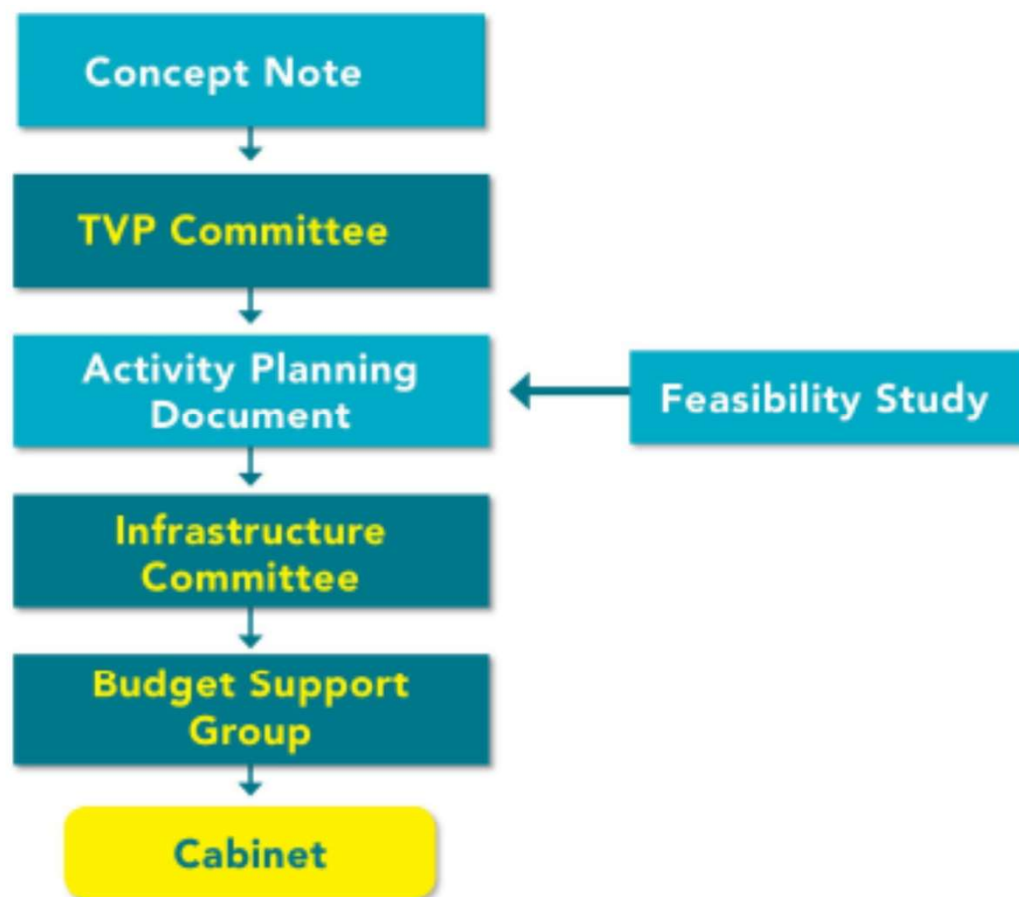

CI NIIP 2021

136 Infrastructure Projects

36 Infrastructure Programs

\$685m Total

\$0.4m Threshold

Pacific Region Infrastructure Facility

Pacific Region Infrastructure Facility

Pacific Region Infrastructure Facility

Pacific Region Infrastructure Facility

Tarai Vaka Process

The TVP prioritisation process assesses the relative beneficial impact of each project or program against the following four criteria:

Scope (how many people would be impacted)	(25%)
Economic impacts (return on investment)	(30%)
Environmental (adverse or positive impact on environment)	(25%)
Social benefits (adverse or positive impact on society)	(20%)